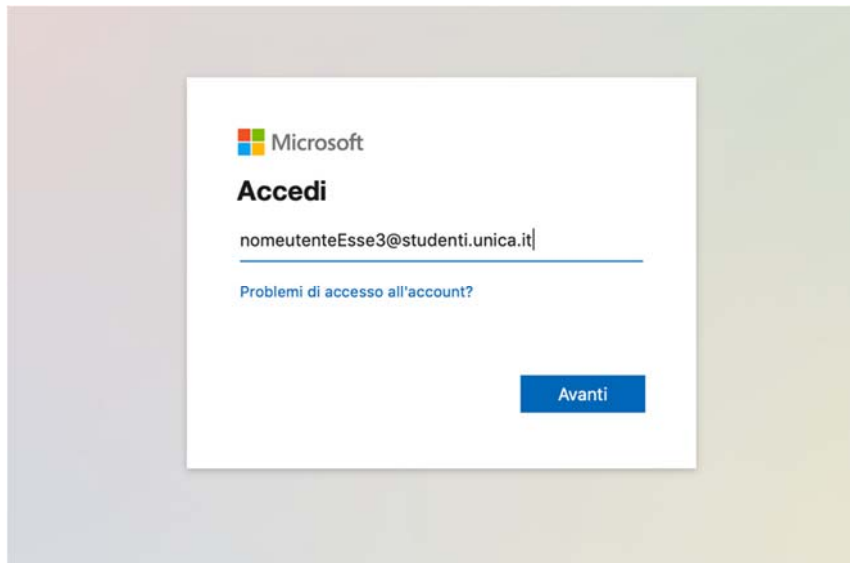

Please fill in your credential ESSE3, followed by @studenti.unica.it or @unica.it

Example: name user Esse3@studenti.unica.it name user Esse3@ unica.it

Select "Avanti" (forward) to be redirected to the Cagliari University website:

Enter you ESSE3 password and click on the button "Accedi" (login).